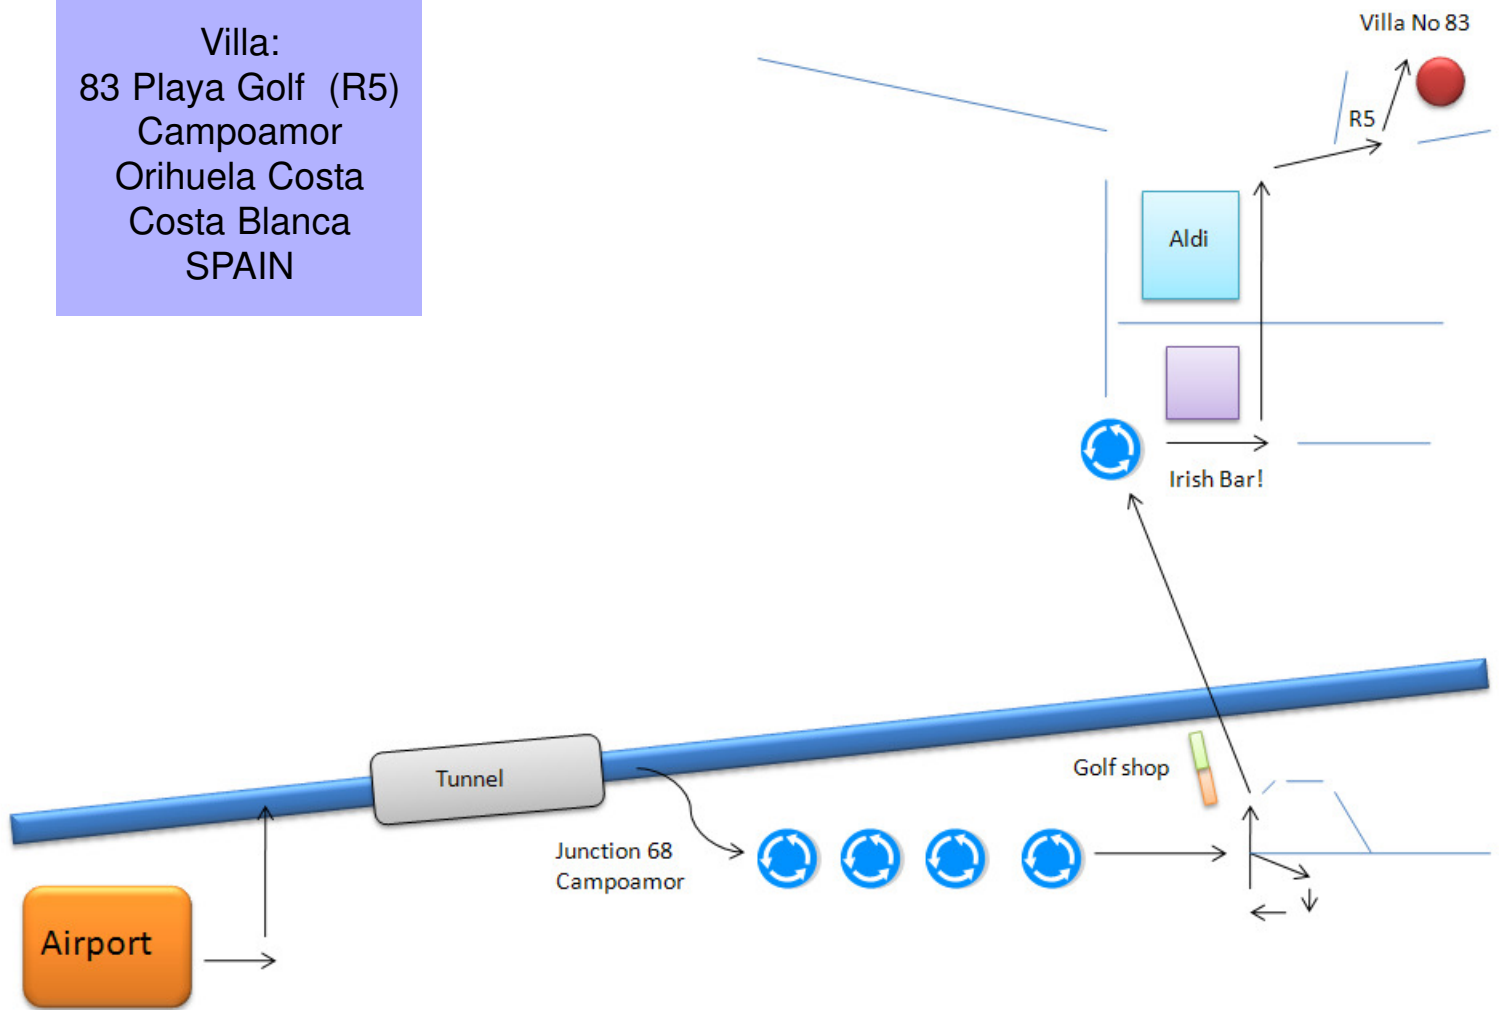

**Directions to the villa from Murcia Airport San Javier
(Approximately 20mins)**

Villa:
83 Playa Golf (R5)
Campoamor
Orihuela Costa
Costa Blanca
SPAIN

Directions from Murcia (Murcia San Javier) Airport

Drive out of the airport car park head towards the motorway follow signs to Alicante get on the motorway heading right to Alicante you will be on the motorway for about 10mins you will then enter a tunnel, once through tunnel come off at the next junction 768 Campoamor then go straight on at the next 4 roundabouts you will then be on the 332 road heading to Torrevieja, on the left hand side look out for Bricotodo painted on the side of a big building in the distance then take the next right under the over passing bridge follow the road round then go over the 332 road then take the first left (golf shop, Bricotodo on left and then garden centre) follow the road straight on until you reach the roundabout take the 1st right (Irish bar on the corner) then take the 1st left passing a Irish bar then go straight on at the junction passing Aldi on your left.

Follow road and as it bends to the right you will see two little roads to your left, the first one will have a "No Through Road" sign (this leads to your swimming Pool) the second in between two blocks of villa's is your road (to the villa (R5). Follow to the bottom and the gates at the bottom are to your villa.